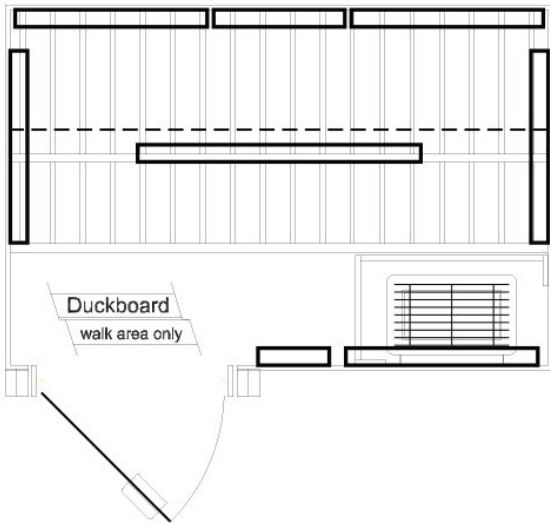

Or, if you prefer only Infrared, you can convert your existing sauna room into an “Infrared only” sauna room—and still have the option to later add a traditional sauna heater.

The CAD layouts shown are only examples; unlimited custom shapes and sizes are available for Custom IR/IS saunas.

4'x6'