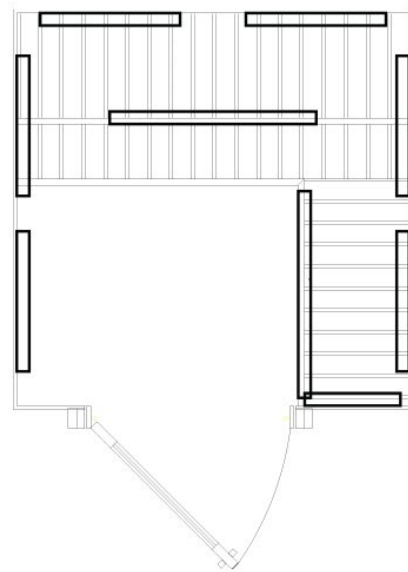

*Custom Infrared, 6'x6'*

Or, if you prefer only Infrared, you can convert your existing sauna room into an “Infrared only” sauna room—and still have the option to later add a traditional sauna heater.

The CAD layouts shown are only examples; unlimited custom shapes and sizes are available for Custom IR/IS saunas.

4'x6'

5'x7'

6'x8'

6'x6'