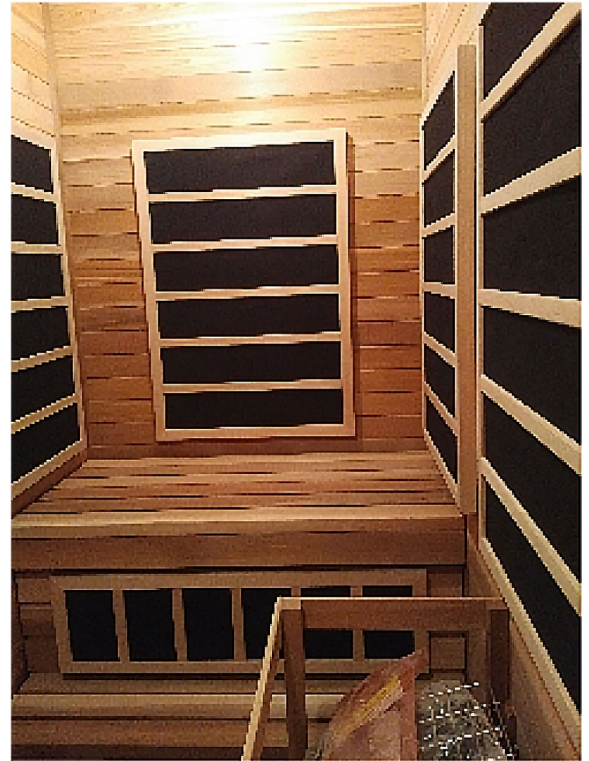

Custom Infrared Saunas and Custom InfraSaunas are perfect for new construction or remodeling: residential, hotels, health clubs, condos and apartments.

CONVERT AN EXISTING SAUNA ROOM INTO AN INFRA SAUNA™

Is your existing sauna tired and in need of a face lift? Perhaps it has been relegated to the role of store room? Maybe you've tried an Infrared Sauna somewhere and you'd like to have one at home—but don't want to have a second sauna?

With our Custom InfraSauna™ you can now convert your existing sauna into an upgraded sauna room with CarbonFlex far-infrared heating system combined with a traditional sauna heater—with both heating systems easily controlled with the SaunaLogic™ digital/ programmable control.

Custom Infrared, 6'x6'