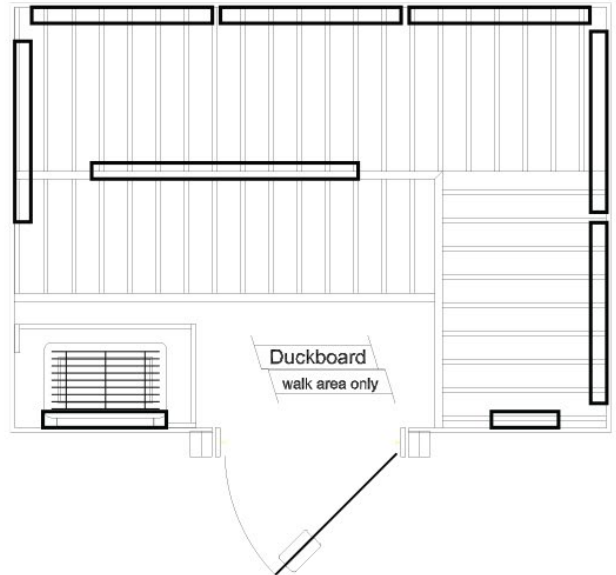

Or, if you prefer only Infrared, you can convert your existing sauna room into an “Infrared only” sauna room—and still have the option to later add a traditional sauna heater.

The CAD layouts shown are only examples; unlimited custom shapes and sizes are available for Custom IR/IS saunas.

4'x6'

5'x7'