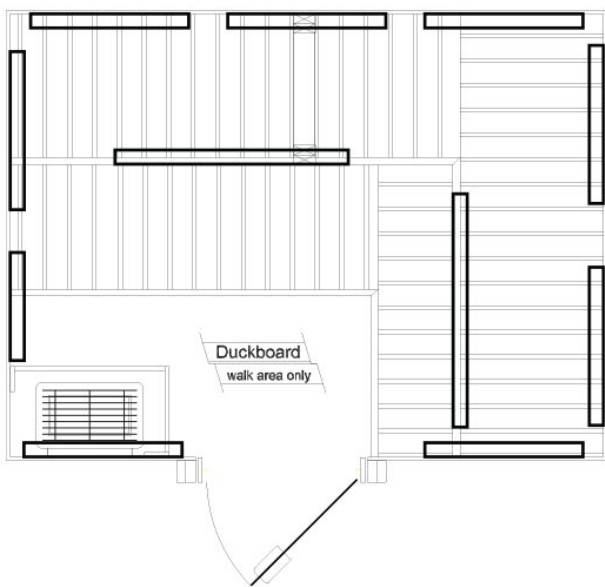

*Custom Infrared, 6'x6'*

Or, if you prefer only Infrared, you can convert your existing sauna room into an “Infrared only” sauna room—and still have the option to later add a traditional sauna heater.

The CAD layouts shown are only examples; unlimited custom shapes and sizes are available for Custom IR/IS saunas.

4'x6'

5'x7'

6'x8'

6'x6'