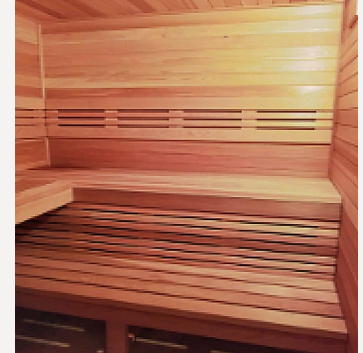

SaunaFin

Saunas & Steambaths

LK PLUS VS. FLOATING VS. PREMIUM

LK PLUS VS. FLOATING VS. PREMIUM

LK Plus

LK-Floating Bench

LK-Premium

Clear cedar, 2x4 benches
2x4 cedar bench supports
Clear cedar lining (11/16")

Clear cedar, 1x4 benches
1x4 cedar bench tops
(bench substructure by others)
Full depth bottom bench - No supports
Clear cedar lining (11/16")

LK Plus (2x4 benches) + the following:
CW-XR Heater & EL-13 electronic control
Designer backrest, top tier bench skirt
Accessories: bucket, ladle, thermometer, light shade
Exterior casing and extra vent cover
Clear cedar lining (11/16")